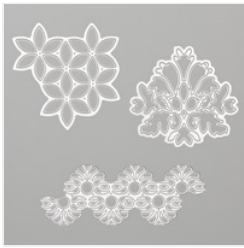

Supply List

Jun 5, 2023

Tina Rappe

6082899271

tinarappe@charter.net
www.stampinstudio.com

**Tasteful
Backgrounds Dies
- 149545**

Price: \$30.00

**Stitched Shapes
Dies - 145372**

Price: \$30.00

**Layering Circles
Dies - 141705**

Price: \$35.00

**Neutrals 6" X 6"
(15.2 X 15.2 Cm)
Designer Series
Paper - 149614**

Price: \$11.50

**Smoky Slate 8-1/2"
X 11" Cardstock -
131202**

Price: \$10.00