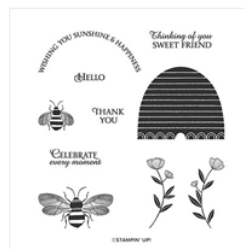

# Supply List

Place Order

Jul 3, 2024

**Kraft Pillow Boxes**  
- 147018

Price: £4.75

**Best Dressed Tassels** - 151320

Price: £7.50

**Honey Bee Bundle**  
- 153792

Price: £38.50

**Honey Bee Cling Stamp Set** - 151527

Price: £19.00

**Detailed Bee Dies**  
- 151526

Price: £24.00

**Whisper White A4 Cardstock** - 106549

Price: £9.00

**Early Espresso A4 Cardstock** - 121686