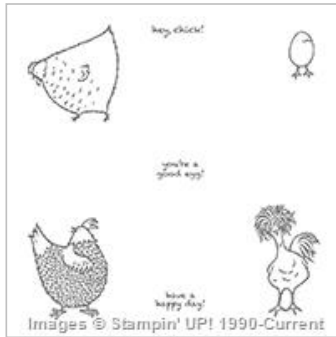

Supply List

Mar 17, 2018

Ann Schach

319-752-8898

kimschach@msn.com

www.stampinchic.com

[Hey Chick Clear Mount Stamp Set](#)

143331

\$0.00

[Hey Chick Wood-Mount Stamp Set](#)

143328

\$0.00

[Gorgeous Grunge Clear-Mount Stamp Set](#)

[Set](#)

130517

\$18.00