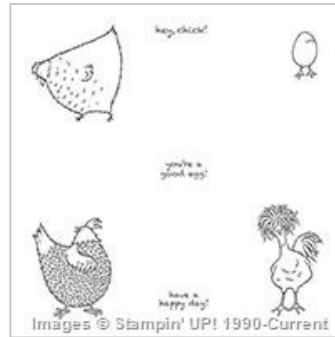

Supply List

Mar 17, 2018

Ann Schach

319-752-8898

kimschach@msn.com

www.stampinchic.com

[Hey Chick Clear Mount Stamp Set](#)

143331

\$0.00

[Hey Chick Wood-Mount Stamp Set](#)

143328

\$0.00

[Gorgeous Grunge Clear-Mount Stamp Set](#)

[Set](#)

130517

\$18.00