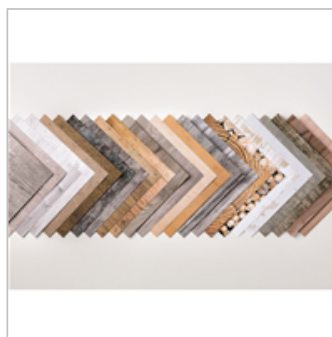

Festive Farmhouse 12" X 12" (30.5 X 30.5 Cm) Designer Series Paper

147820

Wood Textures Designer Series Paper Stack

144177

Classic Label Punch

141491

1" (2.5 Cm) Circle Punch

119868