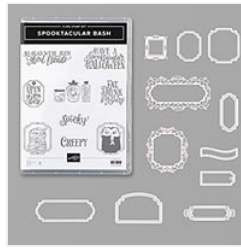

Supply List

Jun 4, 2023

Patty Bennett

510-724-1693

pattystamps@comcast.net

www.PattyStamps.com

Monster Bash
Suite Bundle (En) -
153485

Price: \$89.50

Monster Bash
Designer Series
Paper - 150447

Price: \$11.50

Spooktacular Bash
Bundle - 153040

Price: \$48.50

Coffin Boxes -
150451

Price: \$7.00

Terracotta Tile 1/2"
(1.3 Cm) Scalloped
Linen Ribbon -
149705

Price: \$8.00