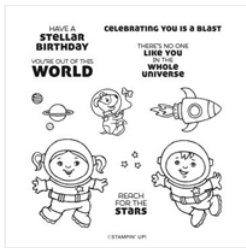

# Supply List

Apr 21, 2024

Debbie Crowley

732-397-9128

[expressivelydeb@gmail.com](mailto:expressivelydeb@gmail.com)

<http://www.expressivelydeb.com>

Stellar Birthday  
Cling Stamp Set -  
154461

Price: \$21.00

To The Moon  
Photopolymer  
Stamp Set -  
155667

Price: \$17.00

Beauty Of The  
Earth 12" X 12"  
(30.5 X 30.5 Cm)  
Designer Series  
Paper - 155841

**Sale: \$4.60**

Price: \$11.50

Misty Moonlight 8-  
1/2" X 11"  
Cardstock -  
153081