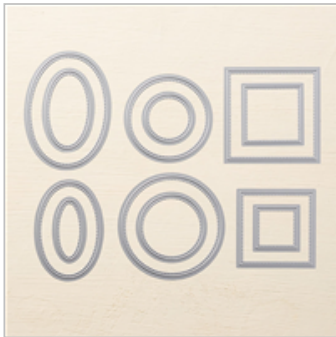

[Stitched Shapes Dies](#)

145372

\$50.00

[2-1/2" Circle Punch](#)

120906

\$31.00

[Cookie Cutter
Christmas
Photopolymer Bundle](#)

143493