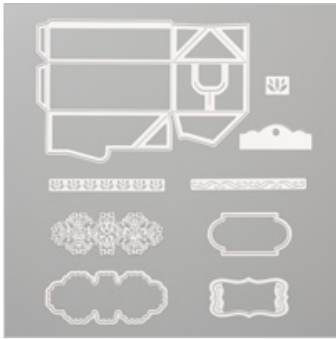

Supply List

Jul 17, 2019

Patty Bennett

510-724-1693

pattystamps@comcast.net

www.PattyStamps.com

[Perfect Parcel Dies](#)

149627

$35.00