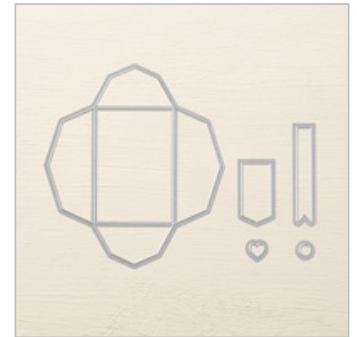

134228  
\$21.00

[Amazing Birthday Wood-Mount Stamp Set](#)

134225  
\$29.00

[Gift Card Envelope & Trims Thinlits Dies](#)

135854  
\$33.00

[1-1/4" \(3.2 Cm\) Circle Punch](#)

119861  
\$16.00

[All Is Calm Designer Washi Tape](#)