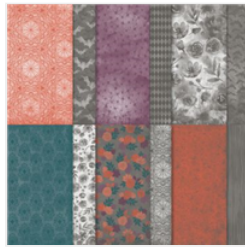

Magic In This Night
Designer Series
Paper - 153517

Sale: $6.90

Price: $11.50