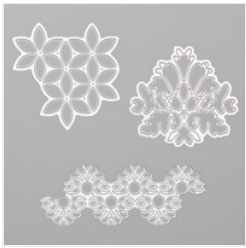

Supply List

Jun 1, 2023

Tina Rappe
6082899271

tinarappe@charter.net
www.stampinstudio.com

Tasteful
Backgrounds Dies
- 149545

Price: \$30.00

Woven Threads
Designer Series
Paper - 149497

Price: \$11.50

Seaside Spray 8-
1/2" X 11"
Cardstock -
150883

Price: \$8.75

Crumb Cake 8-1/2"
X 11" Cardstock -
120953

Price: \$10.00

Whisper White 8-
1/2" X 11"
Cardstock -
100730

Price: \$9.75

Seaside Spray
Classic Stampin'
Pad - 150085