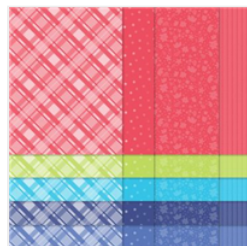

Price: \$23.00

Basic White 8-1/2"
X 11" Thick
Cardstock -
159229

Price: \$8.75

Basic White 8-1/2"
X 11" Cardstock -
159276

Price: \$10.25

Daffodil Delight 8-
1/2" X 11"
Cardstock -
119683

Price: \$9.25

Granny Apple
Green 8-1/2" X 11"
Cardstock -
146990

Price: \$9.25

2022-2024 In
Color™ 6" X 6"
(15.2 X 15.2 Cm)
Designer Series
Paper - 159253

Price: \$12.00

Brights 6" X 6"
(15.2 X 15.2 Cm)
Designer Series
Paper - 159258

Price: \$12.00

Awash In Beauty
12" X 12" (30.5 X
30.5 Cm) Designer
Series Paper -
158973