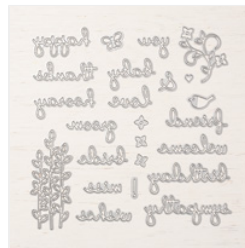

Supply List

May 31, 2020

Place Order
rmbdlb@aol.com

[So Hoppy Together Cling Stamp Set - 149725](#)

Price: \$0.00

[Whisper White 8-1/2" X 11" Cardstock - 100730](#)

Price: \$9.75

[Gingham Gala 6" X 6" \(15.2 X 15.2 Cm\) Designer Series Paper - 148554](#)

Price: \$11.00

[Tuxedo Black Memento Ink Pad - 132708](#)

Price: \$6.00

[Old Olive Stampin' Blends Markers Combo Pack - 144597](#)

Price: \$9.00

[Gorgeous Grape 8-1/2" X 11" Cardstock - 146987](#)

Price: \$8.75

[Gorgeous Grape Classic Stampin' Pad - 147099](#)

Price: \$7.50

[Well Written Dies - 148534](#)

Price: \$40.00

[Gingham Gala Adhesive-Backed Sequins - 148561](#)

Price: \$7.50

[Well Said Cling Stamp Set - 148796](#)