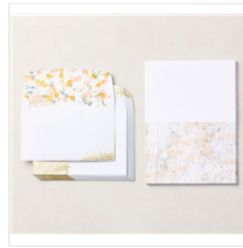

# Supply List

Jun 26, 2022

Patty Bennett

510-724-1693

[pattystamps@comcast.net](mailto:pattystamps@comcast.net)

[www.PattyStamps.com](http://www.PattyStamps.com)

Texture Chic Suite  
Collection  
(English) - 158819

Price: \$77.50

Texture Chic 12" X  
12" (30.5 X 30.5  
Cm) Specialty  
Designer Series  
Paper - 158808

Price: \$15.00

Texture Chic  
Memories & More  
Cards & Envelopes  
- 159202

Price: \$12.00

Season Of Chic  
Bundle (English) -  
158816