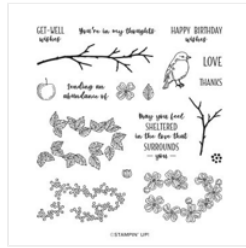

Supply List

Oct 5, 2024

Tracy Bradley

tracy@stampingwithtracy.com

www.stampingwithtracy.com

[Seasonal Branches Bundle \(English\) - 161365](#)

Price: \$53.00

[Seasonal Branches Photopolymer Stamp Set \(English\) - 161358](#)

Price: \$25.00

[Seasonal Branches Dies - 161364](#)

Sale: \$17.00

Price: \$34.00

[Fresh As A Daisy 12" X 12" \(30.5 X 30.5 Cm\) Designer Series Paper - 161289](#)

Sale: \$5.00

Price: \$12.50

[Stylish Shapes Dies - 159183](#)