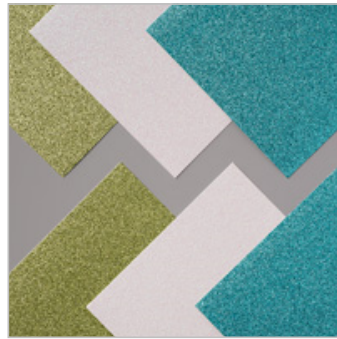

Supply List

Jul 19, 2018

Place Order

stempelstanzeundpapier@email.de

[Myths & Magic
Specialty Designer
Series Paper](#)

16,00 €

[Myths & Magic
Glimmer Paper 6" X
6" \(15.2 X 15.2 Cm\)](#)

18,00 €

[Sweet Soirée
Specialty Designer
Series Paper](#)

16,00 €

[Painted With Love
Specialty Designer
Series Paper](#)

16,00 €

[Petal Passion
Designer Series
Paper](#)

13,50 €

[Picture Perfect Party
6" X 6" \(15.2 X 15.2
Cm\) Designer Series
Paper](#)

12,25 €

[True Gentleman
Designer Series
Paper](#)

13,50 €

[Tutti-Frutti 6" X 6"
\(15.2 X 15.2 Cm\)
Designer Series
Paper](#)

12,25 €