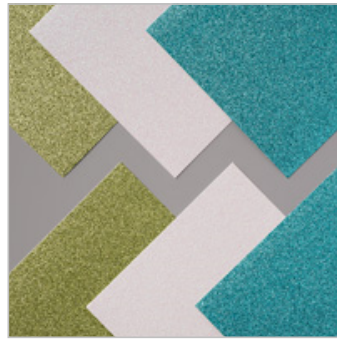

Supply List

Nov 17, 2018

Place Order

stempelstanzeundpapier@email.de

[Myths & Magic
Specialty Designer
Series Paper](#)

16,00 €

[Myths & Magic
Glimmer Paper 6" X
6" \(15.2 X 15.2 Cm\)](#)

18,00 €

[Sweet Soirée
Specialty Designer
Series Paper](#)

16,00 €

[Painted With Love
Specialty Designer
Series Paper](#)

16,00 €

[Petal Passion
Designer Series
Paper](#)

13,50 €

[Picture Perfect Party
6" X 6" \(15.2 X 15.2
Cm\) Designer Series
Paper](#)

12,25 €

[True Gentleman
Designer Series
Paper](#)

13,50 €

[Tutti-Frutti 6" X 6"
\(15.2 X 15.2 Cm\)
Designer Series
Paper](#)

12,25 €