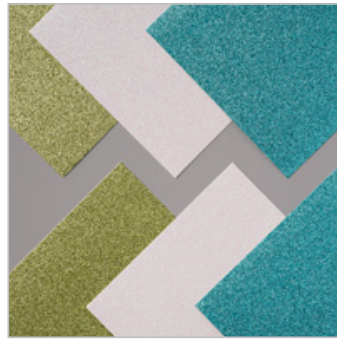

Supply List

Apr 26, 2018

Place Order

stempelstanzeundpapier@email.de

[Myths & Magic
Specialty Designer
Series Paper](#)

16,00 €

[Myths & Magic
Glimmer Paper 6" X
6" \(15.2 X 15.2 Cm\)](#)

18,00 €

[Sweet Soirée
Specialty Designer
Series Paper](#)

16,00 €

[Painted With Love
Specialty Designer
Series Paper](#)

16,00 €

[Petal Passion
Designer Series
Paper](#)

13,50 €

[Picture Perfect Party
6" X 6" \(15.2 X 15.2
Cm\) Designer Series
Paper](#)

12,25 €

[True Gentleman
Designer Series
Paper](#)

13,50 €

[Tutti-Frutti 6" X 6"
\(15.2 X 15.2 Cm\)
Designer Series
Paper](#)

12,25 €