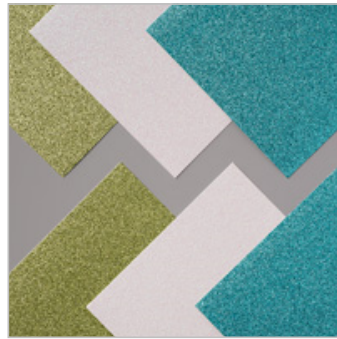

Supply List

Jan 20, 2018

Place Order

stempelstanzeundpapier@email.de

[Myths & Magic
Specialty Designer
Series Paper](#)

16,00 €

[Myths & Magic
Glimmer Paper 6" X
6" \(15.2 X 15.2 Cm\)](#)

18,00 €

[Sweet Soirée
Specialty Designer
Series Paper](#)

16,00 €

[Painted With Love
Specialty Designer
Series Paper](#)

16,00 €

[Petal Passion
Designer Series
Paper](#)

13,50 €

[Picture Perfect Party
6" X 6" \(15.2 X 15.2
Cm\) Designer Series
Paper](#)

12,25 €

[True Gentleman
Designer Series
Paper](#)

13,50 €

[Tutti-Frutti 6" X 6"
\(15.2 X 15.2 Cm\)
Designer Series
Paper](#)

12,25 €