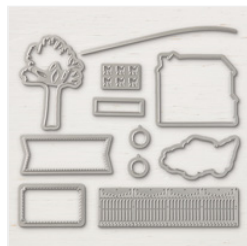

[Winter Woods  
Wood-Mount  
Stamp Set -  
147658](#)

Price: \$31.00

[Winter Woods  
Clear-Mount  
Bundle - 149992](#)

Price: \$50.25

[Winter Woods  
Wood-Mount  
Bundle - 149991](#)

Price: \$57.50

[In The Woods Dies  
- 147919](#)

Price: \$33.00

[Farmhouse  
Christmas  
Photopolymer  
Bundle - 149941](#)

Price: \$44.00

[Farmhouse  
Framelits Dies -  
147922](#)

Price: \$32.00

[Real Red Classic  
Stampin' Pad -  
147084](#)

Price: \$7.50