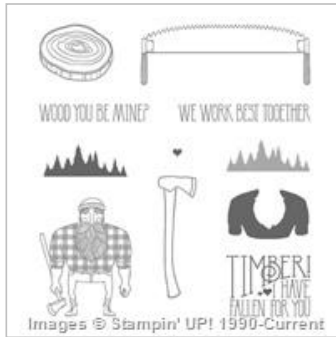

Supply List

Nov 22, 2017

Diana Gibbs

602-339-2776

digibbs@stampingwithdi.com

www.stampingwithdi.com

Wood You Be Mine
Photopolymer Stamp

Set