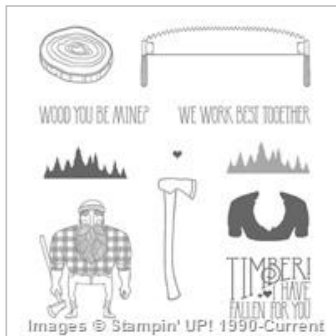

Supply List

Jun 23, 2017

Place Order

digibbs@stampingwithdi.com

[Wood You Be Mine
Photopolymer Stamp](#)

[Set](#)

137134

\$23.95

[Simply Wonderful
Wood Stamp Set](#)

139125

\$0.00

[Simply Wonderful
Clear Stamp Set](#)

139128

\$0.00

[Early Espresso 8-1/2"
X 11" Cardstock](#)

119686