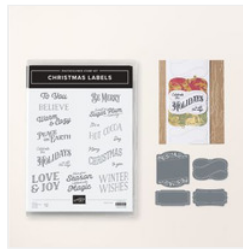

Supply List

Oct 11, 2024

Susan Campfield

(651) 653-2208

susan@suestampfield.com

www.suestampfield.com

[Frozen Edges Bundle \(English\) - 164104](#)

[Thoughtful Journey 6" X 6" \(15.2 X 15.2 Cm\) Designer Series Paper - 163303](#)

[Christmas Labels Bundle \(English\) - 164101](#)

[Unbounded Love Photopolymer Stamp Set \(English\) - 163378](#)

[Snowflake Sky 3D Embossing Folder - 162026](#)

[Adhesive-Backed Sequins Trio - 161206](#)

[Multipurpose Liquid Glue - 110755](#)

[Night Of Navy Classic Stampin' Pad - 147110](#)

[Deckled Rectangles Dies - 159173](#)

[Basic White 8-1/2" X 11" Thick Cardstock - 159229](#)

[Basic White 8-1/2" X 11" Cardstock - 159276](#)