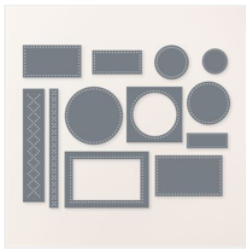

Supply List

Apr 21, 2024

Debbie Crowley

732-397-9128

expressivelydeb@gmail.com

<http://www.expressivelydeb.com>

Everyday Details
Dies - 162864

Price: \$34.00

Perennial Postage
Cling Stamp Set
(English) - 162598

Price: \$24.00

Perennial
Lavender 12" X
12" (30.5 X 30.5
Cm) Designer
Series Paper -
162593

Price: \$12.50

Pool Party 8-1/2" X
11" Cardstock -
122924

Price: \$10.00