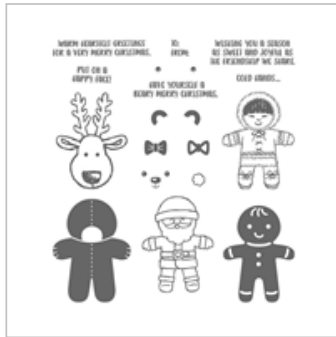

Supply List

Nov 12, 2019

Donna Ross

1-281-851-9530

dje-ross@swbell.net

<https://www.stampedsohisticates.com/>

[Cookie Cutter](#)

[Christmas](#)