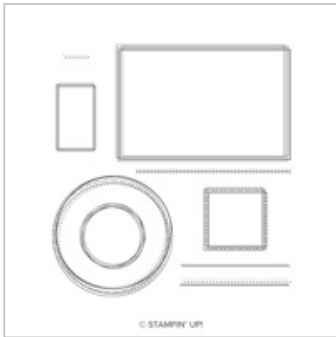

Supply List

Jul 17, 2019

Brian King

stampwithbrian@gmail.com

<http://stampwithbrian.com>

Swirly Frames
Photopolymer Stamp

Set

146519

$21.00