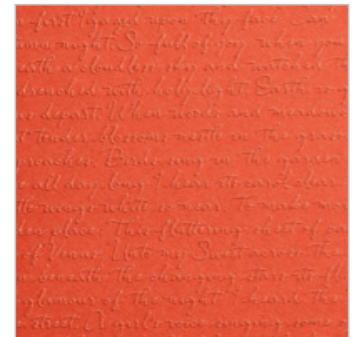

[Scripty 3D Embossing](#)
Folder

149634

$10.00