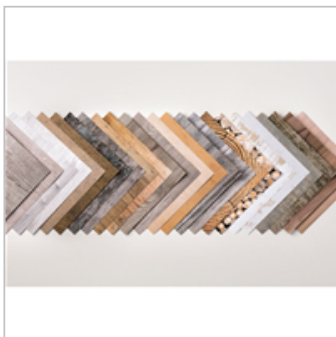

[Wood Textures Designer Series Paper Stack](#)

[Paper Stack](#)
144177
$11.00