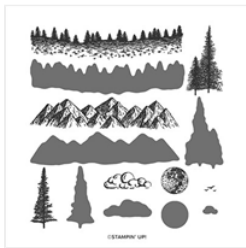

Supply List

Aug 9, 2020

Lisa Ann Bernard

(707) 513-7718

lisa@queenbcreations.net

<http://www.queenbcreations.net>

[Mountain Air Photopolymer Stamp Set (En) - 151610](#)

Price: $20.00