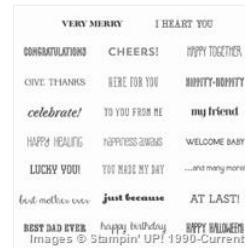

Price: \$26.00

And Many More
Clear-Mount
Stamp Set -
134276

Price: \$27.00

And Many More
Wood-Mount
Stamp Set -
134273

Price: \$37.00

Soft Suede Classic
Stampin' Pad -
126978

Price: \$6.50

VersaMark Pad -
102283