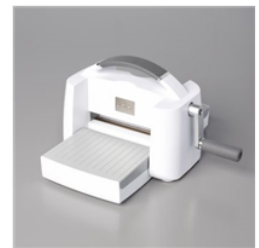

Price: \$8.25

Basic White 8-1/2"
X 11" Cardstock -
159276

Price: \$9.75

Pool Party 8-1/2" X
11" Cardstock -
122924

Price: \$8.75

Pool Party Classic
Stampin' Pad -
147107

Price: \$7.50

Stampin' Cut &
Emboss Machine -
149653

Price: \$120.00

Specialty Plate -
154711

Price: \$10.00

Stampin'
Dimensionals -
104430

Price: \$4.00

Multipurpose
Liquid Glue -
110755

Price: \$4.00