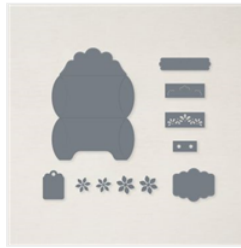

Supply List

Jan 21, 2022

Tracy Bradley

tracy@stampingwithtracy.com

www.stampingwithtracy.com

Pale Papaya 3/8"
(1 Cm) Open
Weave Ribbon -
155672

Price: \$7.00

Fresh Freesia 3/8"
(1 Cm) Open
Weave Ribbon -
155615

Price: \$7.00

Pretty Pillowbox
Dies - 156321

Price: \$34.00

Stampin' Cut &
Emboss Machine -
149653

Price: \$120.00

Fresh Freesia
Classic Stampin'
Pad - 155611

Price: \$7.50

Garden Green
Classic Stampin'
Pad - 147089