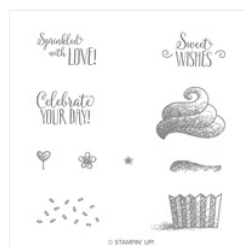

Price: \$0.00

[Crôa En Toi Cling Stamp Set \(French\) - 149963](#)

Price: \$0.00

[Delightfully Detailed Laser-Cut Specialty Paper - 152840](#)

Price: \$0.00

[Hello Cupcake Photopolymer Stamp Set - 149714](#)