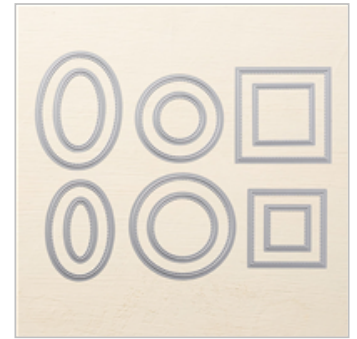

147102

\$7.50

Nature's Twine

146342

\$9.00

Stitched Shapes Dies

145372

\$30.00

Snail Adhesive

104332

\$7.00

Mini Stampin' Dimensionals

144108

\$4.00