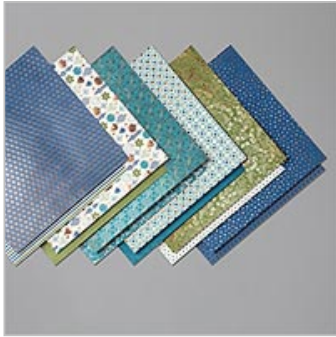

150528
 \$21.00

[Wrapped In Plaid 6" X 6" \(15.2 X 15.2 Cm\) Specialty Designer Series Paper](#)

149596
 \$14.50

Supply List

Sep 23, 2019

Mary Fish

mary@stampinpretty.com

<http://stampinpretty.com>