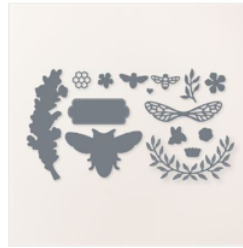

Supply List

Mar 23, 2023

Laura Milligan

laura@lauramilligan.com

www.lauramilligan.com

Queen Bee Bundle
(English) - 160485

Price: \$49.50

Queen Bee Cling
Stamp Set
(English) - 160476

Price: \$23.00

Queen Bee Dies -
160484

Price: \$32.00

Very Vanilla 8-1/2"
X 11" Thick
Cardstock -
144237

Price: \$8.75

Very Vanilla 8-1/2"
X 11" Cardstock -
101650

Price: \$10.25

Crumb Cake 8-1/2"
X 11" Cardstock -
120953