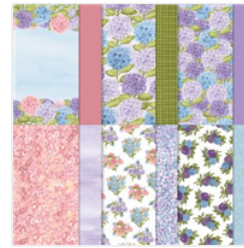

Supply List

Apr 10, 2021

Linda Schnabel

262-334-1009

lindaluvs2stamp@aol.com

www.lindaluvs.stampinup.net

[Quite Curvy
Bundle \(English\) -
156228](#)

Price: \$41.25

[Fine Art Floral 12"
X 12" \(30.5 X 30.5
Cm\) Designer
Series Paper -
154558](#)

Price: \$11.50

[Hydrangea Hill
Designer Series
Paper - 154570](#)

Price: \$11.50