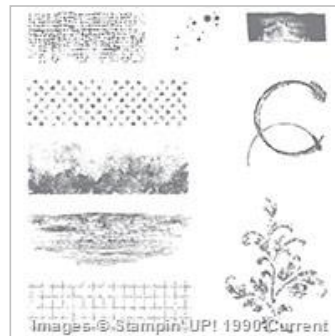

Supply List

Oct 21, 2017

France "Frenchie" Martin

936-646-2070

frenchiestamps@hotmail.com

www.frenchiestamps.com

[Designer Tin Of
Cards Photopolymer
Stamp Set](#)

141739

[Timeless Textures
Clear-Mount Stamp
Set](#)

140517

[Timeless Textures
Wood-Mount Stamp
Set](#)

140514

[B.Y.O.P.
Photopolymer Stamp
Set](#)

137159

[Cupcakes &
Carousels Designer
Series Paper Stack](#)

142744