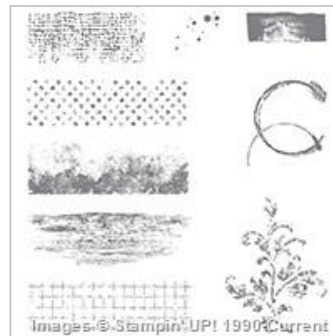

Supply List

Oct 21, 2017

France "Frenchie" Martin

936-646-2070

frenchiestamps@hotmail.com

www.frenchiestamps.com

[Designer Tin Of
Cards Photopolymer
Stamp Set](#)

141739

[Timeless Textures
Clear-Mount Stamp
Set](#)

140517

[Timeless Textures
Wood-Mount Stamp
Set](#)

140514

[B.Y.O.P.
Photopolymer Stamp
Set](#)

137159

[Cupcakes &
Carousels Designer
Series Paper Stack](#)

142744