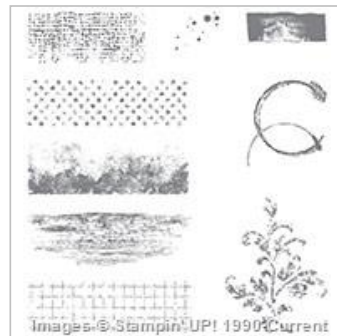

Supply List

Jun 25, 2017

France "Frenchie" Martin

936-646-2070

frenchiestamps@hotmail.com

www.frenchiestamps.com

[Designer Tin Of
Cards Photopolymer
Stamp Set](#)

141739

[Timeless Textures
Clear-Mount Stamp
Set](#)

140517

[Timeless Textures
Wood-Mount Stamp
Set](#)

140514

[B.Y.O.P.
Photopolymer Stamp
Set](#)

137159

[Cupcakes &
Carousels Designer
Series Paper Stack](#)

142744