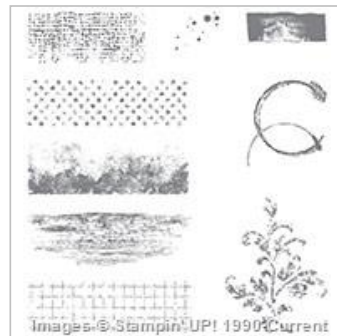

# Supply List

Aug 18, 2017

France "Frenchie" Martin

936-646-2070

[frenchiestamps@hotmail.com](mailto:frenchiestamps@hotmail.com)

[www.frenchiestamps.com](http://www.frenchiestamps.com)

[Designer Tin Of Cards Photopolymer Stamp Set](#)

141739

[Timeless Textures Clear-Mount Stamp Set](#)

140517

[Timeless Textures Wood-Mount Stamp Set](#)

140514

[B.Y.O.P. Photopolymer Stamp Set](#)

137159

[Cupcakes & Carousels Designer Series Paper Stack](#)