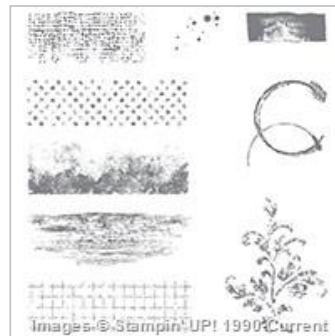

Supply List

May 24, 2017

France "Frenchie" Martin

936-646-2070

frenchiestamps@hotmail.com

www.frenchiestamps.com

[Designer Tin Of Cards Photopolymer Stamp Set](#)

141739

[Timeless Textures Clear-Mount Stamp Set](#)

140517

[Timeless Textures Wood-Mount Stamp Set](#)

140514

[B.Y.O.P. Photopolymer Stamp Set](#)

137159

[Cupcakes & Carousels Designer Series Paper Stack](#)

142744