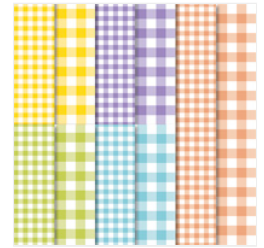

Supply List

Dec 2, 2022

Patsy Waggoner
stampstodiefor@gmail.com
www.stampstodiefor.com

Butterfly Gala
Photopolymer
Bundle - 150599

Price: \$35.00

Butterfly Gala
Photopolymer
Stamp Set -
148580

Price: \$21.00

Butterfly Duet
Punch - 148523

Price: \$18.00

Whisper White 8-
1/2" X 11" Thick
Cardstock -
140272

Price: \$8.25

Gingham Gala 6"
X 6" (15.2 X 15.2
Cm) Designer
Series Paper -
148554

Price: \$11.00

Highland Heather
Classic Stampin'
Pad - 147103

Price: \$8.00

Basic Gray Classic
Stampin' Pad -
149165

Price: \$8.00

Calypso Coral 3/8"
(1 Cm) Satin
Ribbon - 148804

Price: \$6.00

Happiness Blooms
Enamel Dots -
148805

Price: \$7.00

Snail Adhesive -
104332