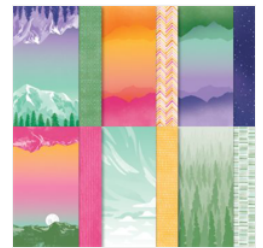

Stitched Rectangle
Dies - 148551

Price: \$35.00

Petal Park Builder
Punch - 160576

Price: \$22.00

Basic White 8-1/2"
X 11" Cardstock -
159276

Price: \$10.50

Enjoy The Journey
12" X 12" (30.5 X
30.5 Cm) Designer
Series Paper -
160586

Sale: \$9.60

Price: \$12.00

Regency Park 6" X
6" (15.2 X 15.2
Cm) Designer
Series Paper -
160559

Price: \$12.00

Dandy Designs 12"
X 12" (30.5 X 30.5
Cm) Designer
Series Paper -
160836

Price: \$0.00

Vellum 8-1/2" X
11" Cardstock -
101856