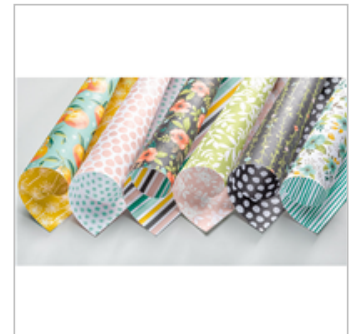

[Whole Lot Of Lovely
Designer Series
Paper](#)

144110

$11.00