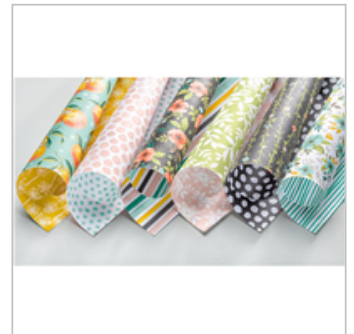

[Whole Lot Of Lovely
Designer Series
Paper](#)

144110

$11.00