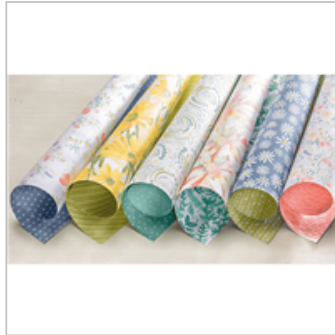

# Supply List

Nov 18, 2018

Place Order

[stampin365@gmail.com](mailto:stampin365@gmail.com)

[Just Add Color  
Specialty Designer  
Series Paper](#)

144180

\$13.00

[Delightful Daisy  
Designer Series  
Paper](#)