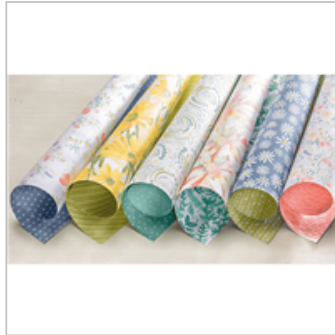

Supply List

Mar 22, 2018

Place Order

stampin365@gmail.com

[Just Add Color
Specialty Designer
Series Paper](#)

144180

\$13.00

[Delightful Daisy
Designer Series
Paper](#)