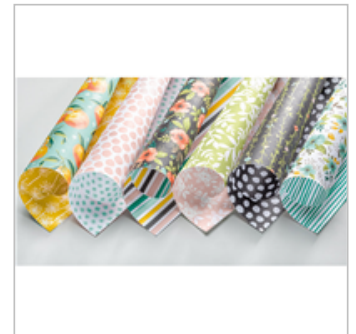

[Whole Lot Of Lovely
Designer Series
Paper](#)

144110

$11.00