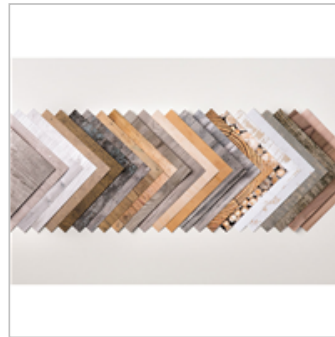

[Petal Garden
Designer Series
Paper Stack](#)

144168

\$10.00

[Color Theory
Designer Series
Paper Stack](#)

144193

\$10.00

[Wood Textures
Designer Series
Paper Stack](#)

144177