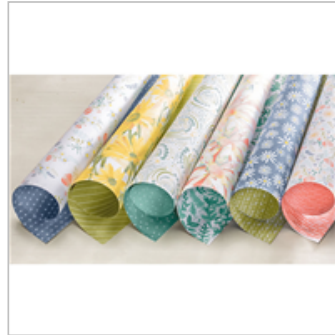

Supply List

Jul 21, 2018

Place Order

stampin365@gmail.com

[Just Add Color
Specialty Designer
Series Paper](#)

144180

\$13.00

[Delightful Daisy
Designer Series
Paper](#)