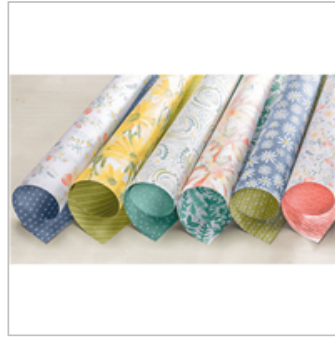

Supply List

Feb 22, 2019

Place Order

stampin365@gmail.com

[Just Add Color
Specialty Designer
Series Paper](#)

144180

\$13.00

[Delightful Daisy
Designer Series
Paper](#)