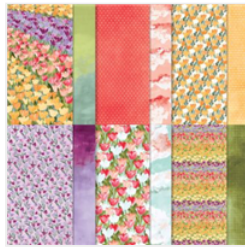

# Supply List

Nov 6, 2024

Debbie Crowley

732-397-9128

[expressivelydeb@gmail.com](mailto:expressivelydeb@gmail.com)

<http://www.expressivelydeb.com>

[Create With Friends Photopolymer Stamp Set - 156058](#)

Price: \$17.00

[Flowering Fields 12" X 12" \(30.5 X 30.5 Cm\) Designer Series Paper - 157670](#)

**Sale: \$4.60**

Price: \$11.50

[Basic White 8-1/2" X 11" Cardstock - 159276](#)

Price: \$13.00

[Misty Moonlight 8-1/2" X 11" Cardstock - 153081](#)