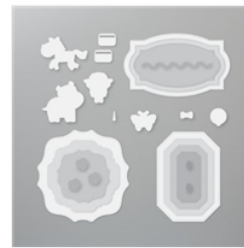

Price: \$25.00

Heart & Home 12"  
X 12" (30.5 X 30.5  
Cm) Designer  
Series Paper -  
157928

**Sale: \$4.60**

Price: \$11.50

Rectangle Stitched  
Dies - 151820

**Sale: \$24.50**

Price: \$35.00

Hippo & Friends  
Dies - 153585

**Sale: \$28.80**

Price: \$36.00

Tasteful Textile 3D  
Embossing Folder  
- 152718

**Sale: \$5.40**

Price: \$9.00

Specialty Plate -  
154711

Price: \$11.00

Stampin' Cut &  
Emboss Machine -  
149653