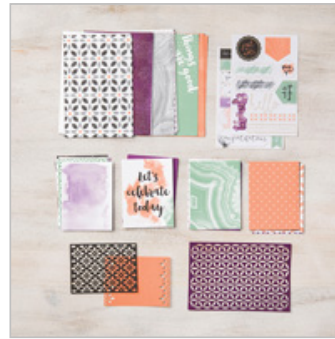

# Supply List

Sep 23, 2019

Patty Bennett

510-724-1693

[pattystamps@comcast.net](mailto:pattystamps@comcast.net)

[www.PattyStamps.com](http://www.PattyStamps.com)

[Big Plans Memories & More Card Pack](#)

146863

\$10.00

[Tea Room Memories & More Card Pack](#)

147035

\$10.00

[Delightfully Detailed Memories & More Card Pack](#)

147038

\$10.00

[Coastal Cabana 8-1/2" X 11" Cardstock](#)