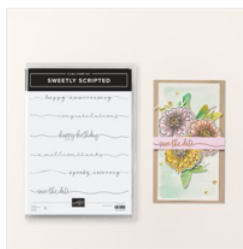

Supply List

Jun 26, 2024

Lori Pinto

203-470-1306

lori@lollypoppaper.com

www.lollypoppaperandink.com

Leaf Collection
Cling Stamp Set -
163610

Price: \$20.00

Spotlight On
Nature Cling
Stamp Set
(English) - 163579

Price: \$23.00

Sweetly Scripted
Cling Stamp Set
(English) - 163600

Price: \$24.00

Lost Lagoon 8-1/2"
X 11" Cardstock -
133679

Price: \$11.50

Lost Lagoon
Classic Stampin'
Pad - 161678