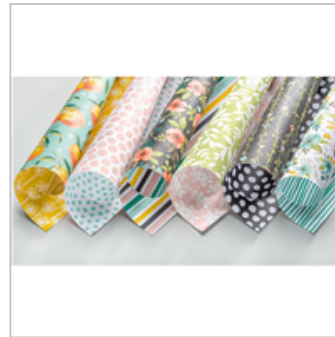

[Whole Lot Of Lovely Designer Series Paper](#)

144110
$11.00