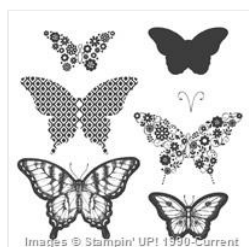

Papillon Potpourri
Clear-Mount
Stamp Set -
123759

Price: $15.00