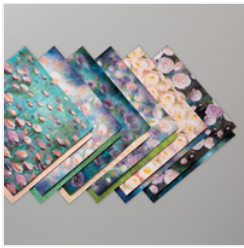

Supply List

Oct 1, 2020

Tracy Bradley
tracy@stampingwithtracy.com
www.stampingwithtracy.com

[Perennial Essence Designer Series Paper - 149100](#)

Price: $11.50