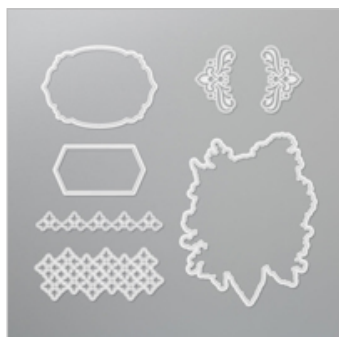

# Supply List

Nov 19, 2019

**Michelle Last**

01280 816171

[michelle@cbdesign.org.uk](mailto:michelle@cbdesign.org.uk)

[www.michellelast.co.uk](http://www.michellelast.co.uk)