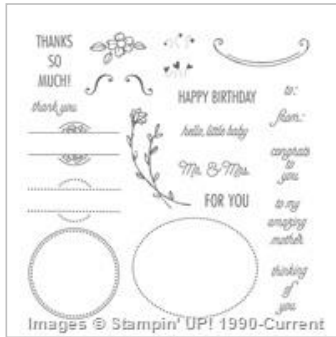

Supply List

Aug 23, 2019

Debbie Crowley

732-397-9128

expressivelydeb@gmail.com

<http://www.expressivelydeb.com>

That's The Tag
Photopolymer Stamp

Set
142918
\$17.00

Timeless Tags
Thinlits Dies

142755
\$25.00

Emerald Envy 8-1/2"
X 11" Cardstock

141415
\$8.00

Pacific Point 8-1/2" X
11" Cardstock

111350
\$8.75

Whisper White 8-1/2"
X 11" Cardstock

100730
\$9.75