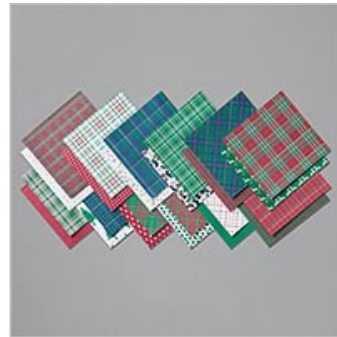

Set (En)

149418

\$17.00

Wrapped In Plaid 6" X  
6" (15.2 X 15.2 Cm)

Specialty Designer

Series Paper

149596

\$14.50