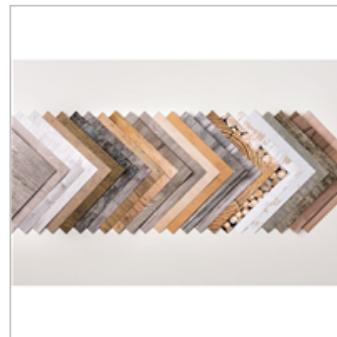

[Copper Metallic Thread](#)

141696

\$3.50

[Crumb Cake 3/8" Classic Weave Ribbon](#)

144162

\$7.00

[Wood Textures Designer Series Paper Stack](#)

144177