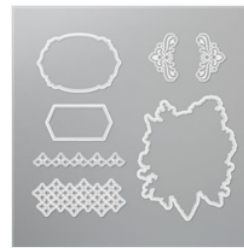

Roses Dies -
152144

Price: $30.00