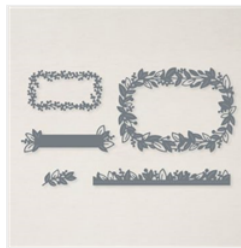

Supply List

May 17, 2022

Josanna Adamson-Cauler

719.650.8541

caulerjosanna@yahoo.com

www.fancyforstampin.com

Forever Fern Cling Stamp Set (En) - 152559

Price: \$24.00

Flowing Flowers Cling Stamp Set - 157880

Price: \$25.00

Eden Dies - 157831

Price: \$35.00

Forever Flourishing Dies - 152714

Price: \$36.00

VersaMark Pad - 102283

Price: \$9.50

Evening Evergreen Classic Stampin' Pad - 155576

Price: \$8.00

Rich Razzleberry Classic Stampin' Pad - 147091

Price: \$8.00

Basic White 8-1/2" X 11" Cardstock - 159276

Price: \$10.25

Evening Evergreen 8-1/2" X 11" Cardstock - 155574